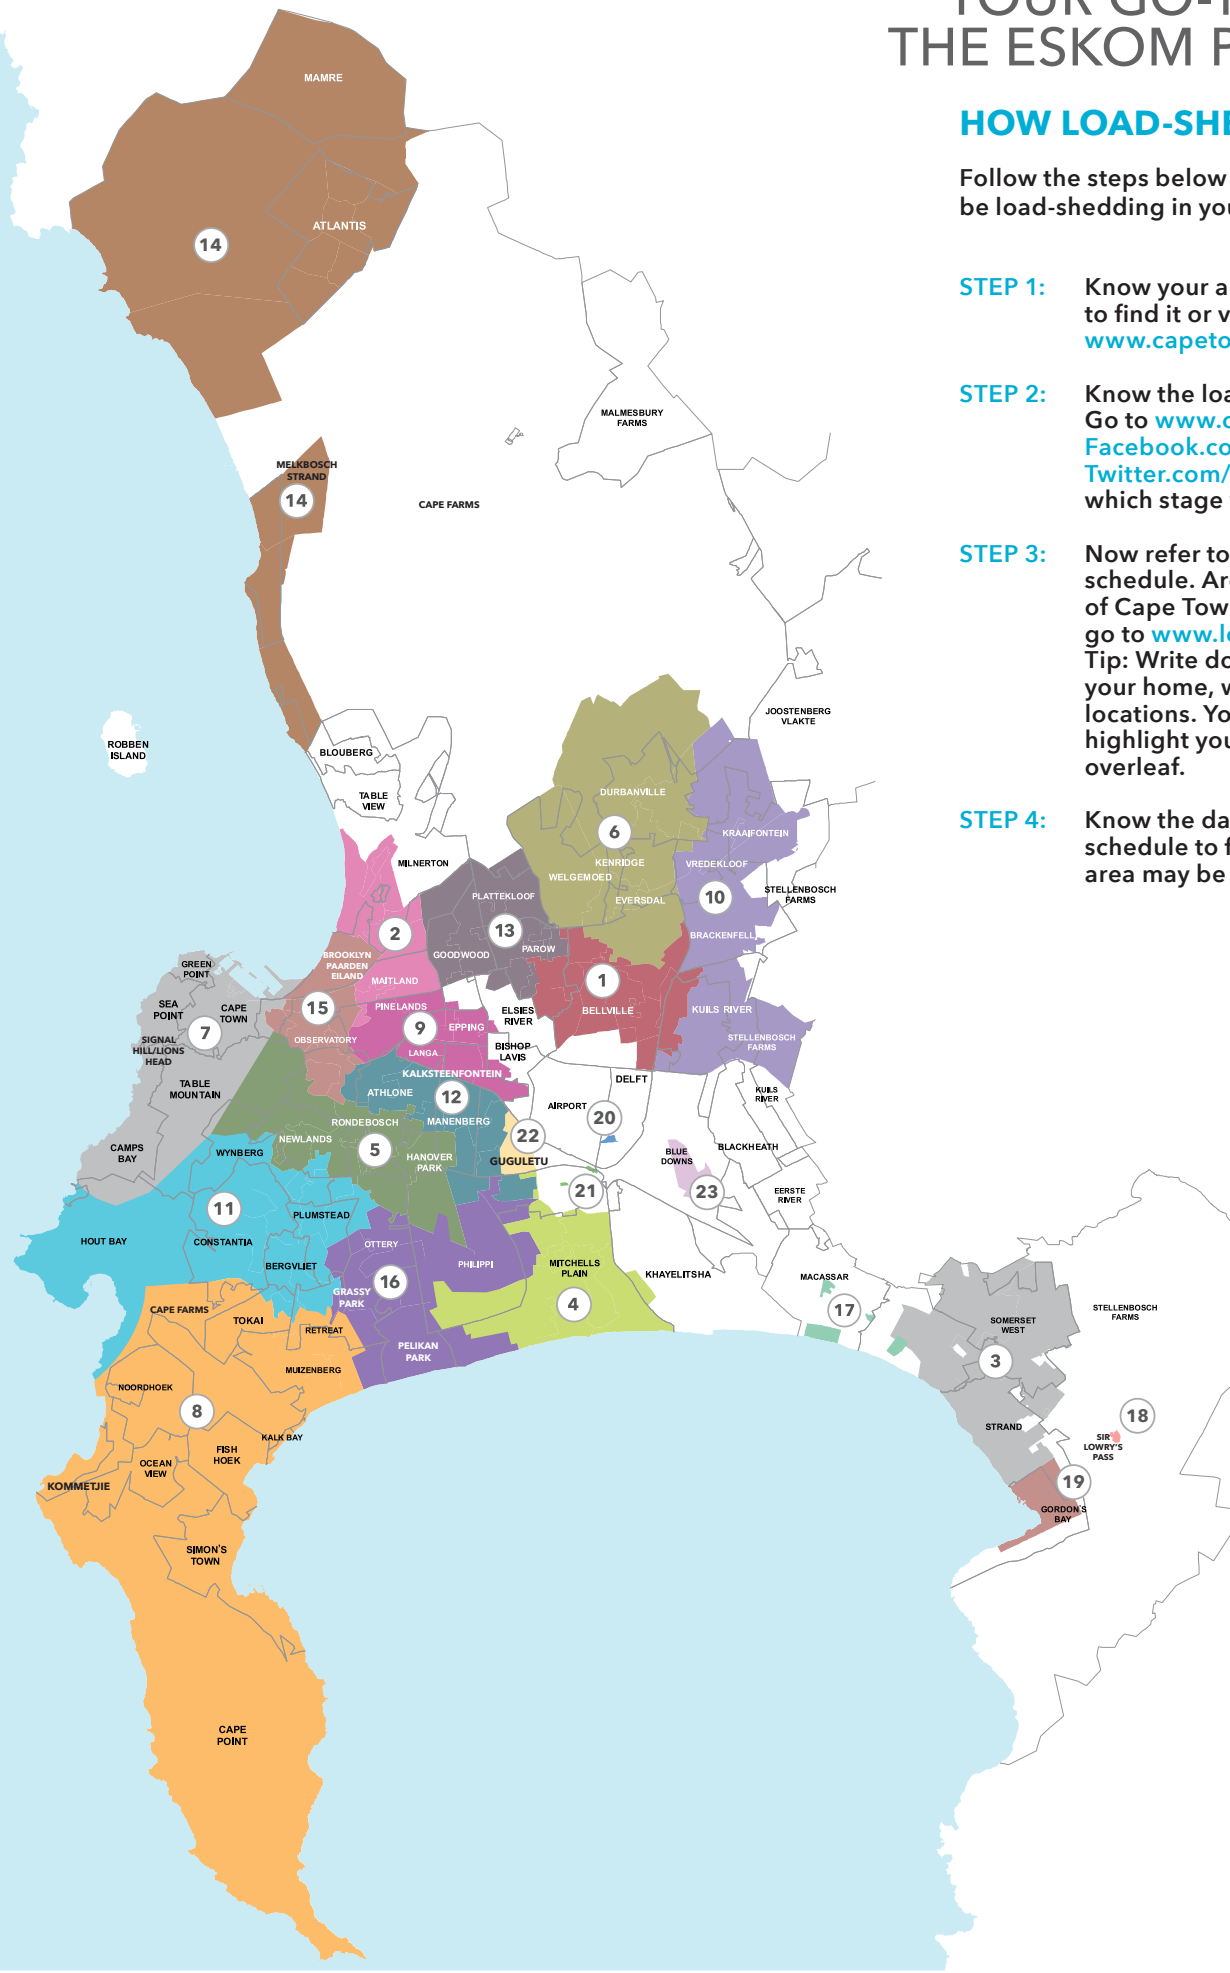

STAY ONE STEP AHEAD OF LOAD-SHEDDING

YOUR GO-TO GUIDE TO THE ESKOM POWER CUTS

HOW LOAD-SHEDDING WORKS

Follow the steps below to find out when there will be load-shedding in your area

STEP 1: Know your area number. Use the map to find it or view detailed maps at www.capetown.gov.za/loadshedding

STEP 2: Know the load-shedding stage. Go to www.capetown.gov.za, [Facebook.com/CityofCT](https://www.facebook.com/CityofCT) or [Twitter.com/CityofCT](https://twitter.com/CityofCT) to find out which stage we are at.

STEP 3: Now refer to the corresponding stage schedule. Areas 1-16 follow the City of Cape Town schedule. All other areas go to www.loadshedding.eskom.co.za
Tip: Write down the area numbers for your home, work, school and family locations. You might also like to highlight your area(s) on the schedule overleaf.

STEP 4: Know the date. Refer to the stage schedule to find out at what time your area may be affected by load-shedding.

KEY

CITY AREAS 1-16

These areas are supplied by the City of Cape Town, and the schedule is overleaf or at www.capetown.gov.za/loadshedding.

- 1
- 2
- 3
- 4
- 5
- 6
- 7
- 8
- 9
- 10
- 11
- 12
- 13
- 14
- 15
- 16

ESKOM AREAS 17-23

These areas, and the unshaded areas within the City's boundaries, are supplied directly by Eskom, and the schedule is at www.loadshedding.eskom.co.za.

- 17
- 18
- 19
- 20
- 21
- 22
- 23

Other Eskom supply areas

CITY OF CAPE TOWN
ISIXEKO SASEKAPA
STAD KAAPSTAD